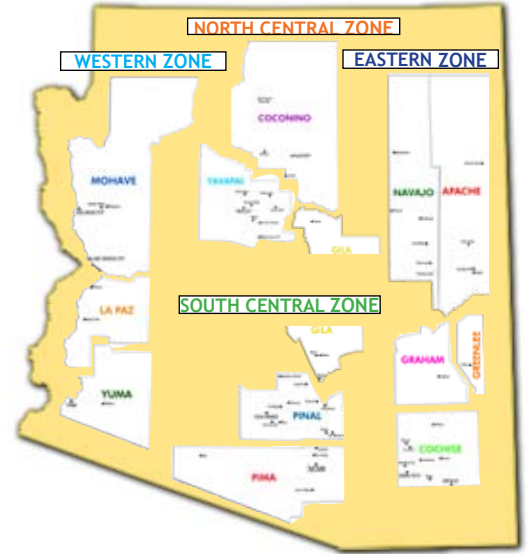

Easy and Economical!

EASTERN REGION

6 Weeklies /
33,635 circ.

Copper Era (Clifton)
Eastern Arizona Courier (Safford)
Herald/Review (Sierra Vista)
Navajo Times (Window Rock)
Tribune-News, The (Holbrook)
White Mountain Independent (Show Low)

WESTERN REGION

3 Weeklies, 3 Dailies /
35,045 circ.

Miner, The (Kingman)
*Mohave Valley Daily News (Bullhead City)
Parker Pioneer
Standard, The (Kingman)
*Today's News-Herald (Lake Havasu City)
*Yum Sun

10 Weeklies, 1 Daily /
82,325 circ.

Camp Verde Journal/
Cottonwood Journal Extra
Chino Valley Review
Copper Country News
*Daily Courier, The (Prescott)
Lake Powell Chronicle (Page)
Navajo-Hopi Observer (Flagstaff)
Payson Roundup
Prescott Valley Tribune
Sedona Red Rock News
Verde Independent/Camp Verde Bugle (Cottonwood, Camp Verde)
Williams-Grand Canyon News

SOUTH CENTRAL REGION

12 Weeklies, 2 Monthly /
90,593 circ.

**Arizona City Independent
Arizona Silver Belt (Globe-Miami)
Casa Grande Dispatch
Coolidge Examiner
Copper Basin News (Kearny)
**Eloy Enterprise
Explorer Newspaper (Tucson)
Florence Reminder & Blade-Tribune
Marana News
Maricopa Monitor
Nogales International
San Manuel Miner
Superior Sun
Tucson Weekly