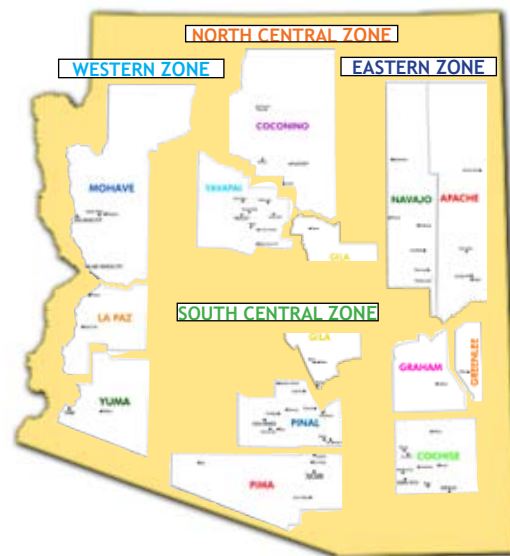

*Statewide
includes Maricopa
County newspapers.

***Two widths preferred for all display ads:
3.22" & 3.75"**

AZ Display Ad Network

37 participating newspapers, 226,706 circulation

1. Choose your market.

Select either statewide distribution or one of our four geographic regions based on your advertising needs.

All ads and payment must be received by 12:00 p.m. on the Tuesday before publication week. We accept VISA, MasterCard, and AMEX.

Easy and Economical!

EASTERN REGION

6 Weeklies /
33,635 circ.

Copper Era (Clifton)
Eastern Arizona Courier (Safford)
Herald/Review (Sierra Vista)
Navajo Times (Window Rock)
Tribune-News, The (Holbrook)
White Mountain Independent (Show Low)

WESTERN REGION

3 Weeklies, 3 Dailies /
35,045 circ.

Miner, The (Kingman)
*Mohave Valley Daily News (Bullhead City)
Parker Pioneer
Standard, The (Kingman)
*Today's News-Herald (Lake Havasu City)
*Yuma Sun

SOUTH CENTRAL REGION

12 Weeklies, 2 Monthlies /
90,593 circ.

**Arizona City Independent
Arizona Silver Belt (Globe-Miami)
Casa Grande Dispatch
Coolidge Examiner
Copper Basin News (Kearny)
**Eloy Enterprise
Explorer Newspaper (Tucson)
Florence Reminder & Blade-Tribune
Marana News
Maricopa Monitor
Nogales International
San Manuel Miner
Superior Sun
Tucson Weekly