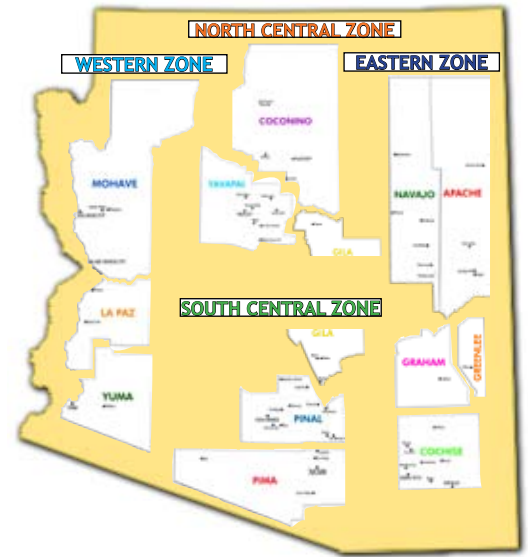

*Statewide
includes Maricopa
County newspapers.

***Four widths preferred for all display ads:
2.37" - 3.22" - 3.75" - 4.25"**

AZ Display Ad Network

49 participating newspapers, 307,475 circulation

1. Choose your market.

Select either statewide distribution or one of our four geographic regions based on your advertising needs.

2. Choose your week.

Your ad will run once in each newspaper during your selected week (based on a Monday thru Friday schedule).

Easy and Economical!

EASTERN REGION

9 Weeklies, 1 Daily /

45,116 circ.

Arizona Range News (Willcox)
Copper Era (Clifton)
Douglas Dispatch
Eastern Arizona Courier (Safford)
*Herald/Review (Sierra Vista)
Navajo Times (Window Rock)
San Pedro Valley News-Sun (Benson)
Tombstone News
Tribune-News, The (Holbrook)
White Mountain Independent
(Show Low)

WESTERN REGION

3 Weeklies, 4 Dailies /

55,350 circ.

Bajo El Sol (Yuma)
*Kingman Daily Miner
*Mohave Valley Daily News
(Bullhead City)
Parker Pioneer
Standard, The (Kingman)
*Today's News-Herald
(Lake Havasu City)
*Yuma Sun