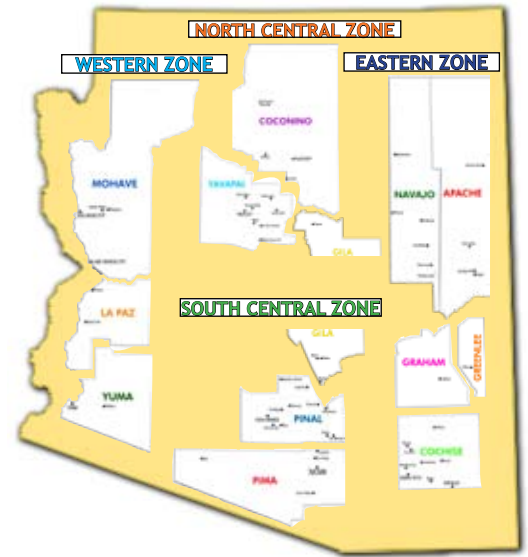

*Statewide
includes Maricopa
County newspapers.

***Four widths preferred for all display ads:
2.37" - 3.22" - 3.75" - 4.25"**

AZ Display Ad Network

54 participating newspapers, 403,824 circulation

1. Choose your market.

Select either statewide distribution or one of our four geographic regions based on your advertising needs.

2. Choose your week.

Your ad will run once in each newspaper during your selected week (based on a Monday thru Friday schedule).

Easy and Economical!

EASTERN REGION

10 weeklies, 2 dailies /
57,717 circ.

Arizona Range News (Willcox)
*Bisbee Daily Review
Copper Era (Clifton)
Douglas Dispatch
Eastern Arizona Courier (Safford)
Navajo Times (Window Rock)
San Pedro Valley News-Sun
*Sierra Vista Herald
Silver Creek Herald (Snowflake/Taylor)
Tombstone News
Tribune-News, The (Holbrook)
White Mountain Independent
(Show Low)

WESTERN REGION

4 weeklies, 4 dailies/ 63,610 circ.

Bajo El Sol (San Luis)
*Kingman Daily Miner
*Mohave Valley Daily News (Bullhead City)
Parker Pioneer
Quartzsite Times
Standard, The (Kingman)
*Today's News-Herald (Lake Havasu City)
*Yuma Sun