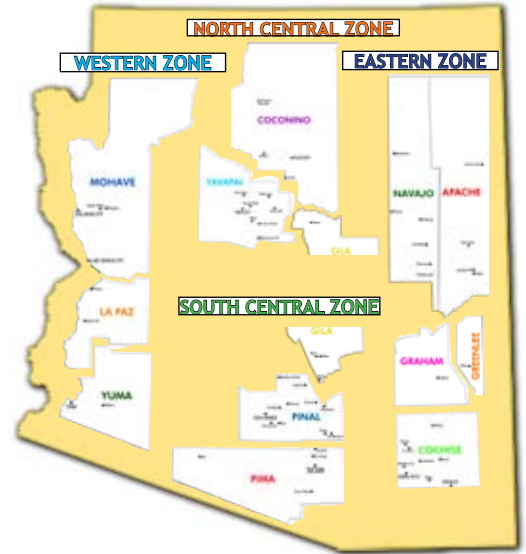

AZ Classified Ad Network

68 participating newspapers, 595,303 circulation

1. Choose your market.

Select either statewide distribution or one of our four geographic regions based on your advertising needs.

2. Choose your week.

Your ad will run once in each newspaper during your selected week (based on a Monday thru Friday schedule).

3. Send us your ad.

The cost is based on a 25-word line ad. Additional words are $11 ea. All ads and payment must be received by 4:00 p.m. on the Tuesday before publication week. We accept VISA, MasterCard, and AMEX.

Easy and Economical!

EASTERN REGION

10 weeklies, 2 dailies /
57,717 circ.

Arizona Range News (Willcox)
*Bisbee Daily Review
Copper Era (Clifton)
Douglas Dispatch
Eastern Arizona Courier (Safford)
Navajo Times (Window Rock)
San Pedro Valley News-Sun
*Sierra Vista Herald
Silver Creek Herald (Snowflake/
Taylor)
Tombstone News
Tribune-News, The (Holbrook)
White Mountain Independent
(Show Low)

NORTH CENTRAL REGION

12 weeklies, 1 daily /
83,041 circ.

Bugle, The (Camp Verde)
Camp Verde Journal
Chino Valley Review
Copper Country News
Cottonwood Journal Extra
*Daily Courier (Prescott)
Lake Powell Chronicle (Page)
Navajo-Hopi Observer (Flagstaff)
Payson Roundup
Prescott Valley Tribune
Sedona Red Rock News
Verde Independent (Cottonwood)

WESTERN REGION

4 weeklies, 4 dailies /
63,610 circ.

Bajo El Sol (San Luis)
*Kingman Daily Miner
*Mohave Valley Daily News
(Bullhead City)
Parker Pioneer
Quartzsite Times
Standard, The (Kingman)
*Today's News-Herald
(Lake Havasu City)
*Yuma Sun

SOUTH CENTRAL REGION

17 weeklies, 1 daily /
142,613 circ.

Apache Junction/Gold Canyon
News
Apache Junction Independent
Arizona City Independent
Arizona Silver Belt (Globe)
*Casa Grande Dispatch
Coolidge Examiner
Copper Basin News
Eloy Enterprise
Explorer Newspaper (Tucson)
Florence Reminder/Blade Tribune
Marana News
Maricopa Monitor
Nogales International
Oracle Town Crier (monthly)
San Carlos Apache Moccasin
San Manuel Miner
Superior Sun
Tucson Weekly

MARICOPA COUNTY

17 weeklies / 248,322 circ.
AVAILABLE ONLY WITH
STATEWIDE BUY

Arizona Capitol Times
Au-Authm Action News
Daily News-Sun (Sun City)
Foothills Focus (New River)
Fountain Hills Times
Glendale Star
Glendale Today
Peoria Times
Peoria Today
Queen Creek Independent
Scottsdale Independent
Sun City Independent
Sun City West Independent
Surprise Today
Town of Paradise Valley Independent
West Valley View
Wickenburg Sun

25 words / $11 each add'l

Statewide	$330
Western	$150
South Central	$200
Eastern	$150
North Central	$150

Statewide only: Order four consecutive weeks, get 50% off the fourth week.

Deadline: 4pm Prior Tuesday

- Rates are per insertion, one insertion per week allowed.
- Ads will publish in at least 90% of the total circulation.
- Monthlies may publish in nearest issue week.

*daily newspaper

ANA Advertising Services, Inc.,

a subsidiary of Arizona Newspapers Association

**1001 N. Central Ave., Suite 670
Phoenix, AZ 85004**

Contact Cindy London at 602-261-7655 ext. 112 or
c.london@ananews.com Fax: 602-261-7525